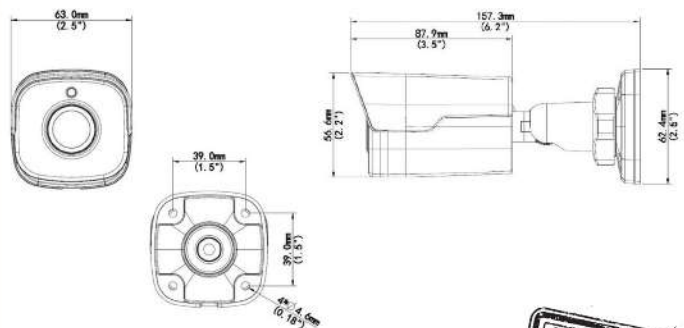

Dimensions

We guarantee at least 820' for Power & Video

201 N. Elm St.
Kemp, TX 75143

ENVIRO
cams

866-264-0041
sales@envirocams.com

Not Your Father's IP Cameras