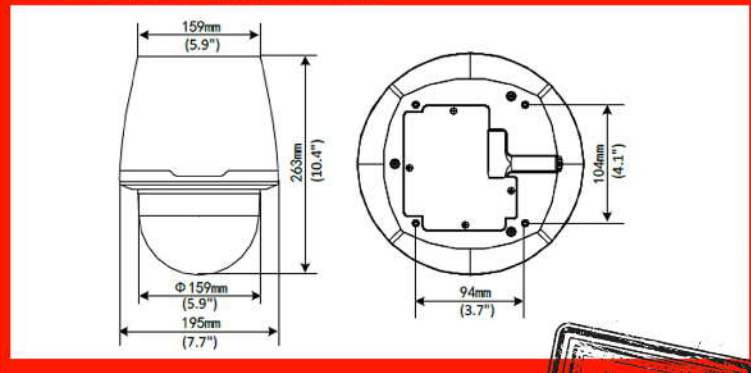

Dimensions

We guarantee at least 820' for Video & Audio

201 N. Elm St.
Kemp, TX 75143

866-264-0041
sales@envirocams.com

Not Your Father's IP Cameras

Indy-22 Specifications

Camera	
Sensor	1/2.8", 2megapixel, progressive scan, CMOS
Lens	5.2 ~ 114.4mm (22x optical zoom)
Angle of View (H)	55.9° (wide) ~ 3.4° (tele)
Iris	Auto/Manual; F1.5 ~ F3.0
Shutter	Auto/Manual, 1/6s ~ 1/1000000s
Min. Illumination	Colour: 0.002 Lux (F1.5, AGC ON) / B/W: 0.0002 lux(F1.5, AGC ON)
Day/Night	IR-cut filter with auto switch (ICR)
S/N	>52dB
WDR	Optical WDR (up to 120 dB)

General	
Power **	24 V AC, 24V DC or PoE (IEEE802.3 at) Power consumption: Max 20W
Dimensions (Ø x H)	7.7"x10.4"
Weight	9.3lb
Working Environment	-20°C ~ +50°C (-4°F ~ 122°F), Humidity ≤ 95% RH(non-condensing)
Vandal Resistant	IK10
Ingress Protection	IP65