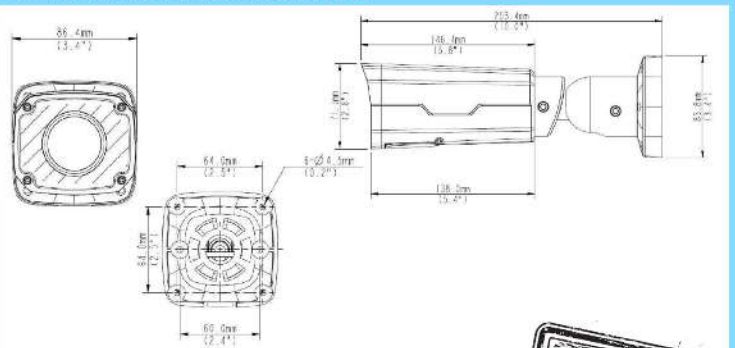

Dimensions

We guarantee at least 820' for Power & Video

201 N. Elm St.
Kemp, TX 75143

866-264-0041
sales@envirocams.com

Not Your Father's IP Cameras

N-Range Specifications

Camera	
Sensor	1/2.9", 2 megapixel, progressive scan CMOS
Lens	2.8~12mm @F1.4
Angle of View(H)	90° ~ 28°
Zoom/Focus	Motor Drive
Shutter	Auto/Manual, 1/6 ~ 1/100000s
Min. Illumination	Colour: 0.02 Lux (F1.4, AGC ON) / 0 with IR on
IR Range	100 ft IR range
Day/Night	IR-cut filter with auto switch (ICR)
S/N	>52dB
WDR	Optical WDR (up to 120 dB)
Noise Reduction	2D/3D
Video	
Max. Resolution	1920x1080
Video Compression	H.265, H.264, MJPEG
Frame Rate	1080P (1920x1080): Max. 30 fps, 720P(1280x720): Max. 30 fps, D1(720x576) Max 30fps
Video Streaming	Triple
9:16 Corridor Mode	Supported
Region Of Interest	Supported
HLC	Supported
Evaluative Metering	Supported
OSD	Up to 8 OSDs
Privacy Mask	Up to 8 areas
Smart	
Behavior Detection	Intrusion, crossing line, motion detection
Exception Detection	Audio Detection
Intelligent Identification	Face detection, Defocus, Scene Change
Statistical Analysis	People counting