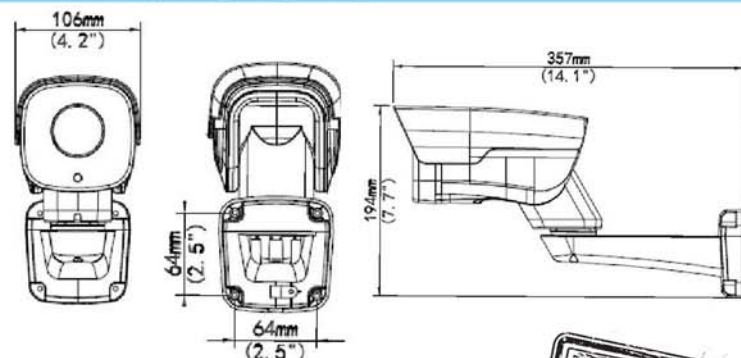

Dimensions

We guarantee at least 820' for Power & Video

201 N. Elm St.
Kemp, TX 75143

866-264-0041
sales@envirocams.com

Not Your Father's IP Cameras