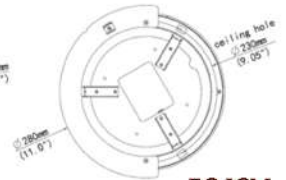

Dimensions

EC-ICM