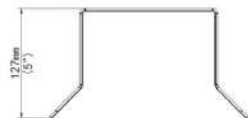

PTZ Mount Specifications

Indoor PTZ Mounts

In Ceiling Mount

Dimensions

Outdoor PTZ Mounts

Optional 200 & 500mm Pendant Mounts

Dimensions

Pole Mount

Dimensions

Corner Mount

Dimensions

EC-UC08CM

Parapet Mount