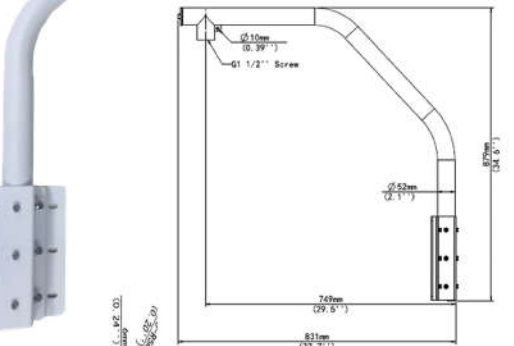

### Dimensions

EC-UP08PM

## Corner Mount

### Dimensions

EC-UC08CM

## Parapet Mount

Dimensions