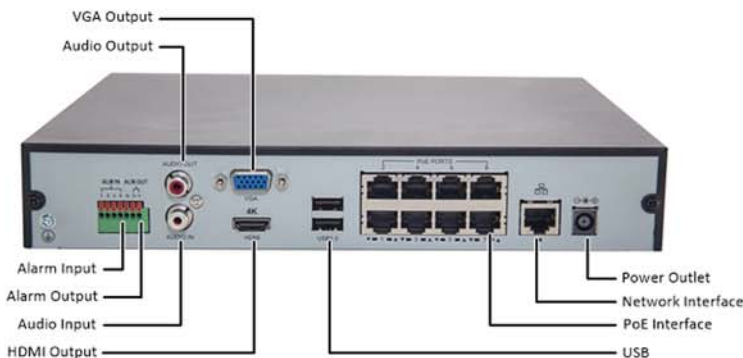

Rear Panel

Unequaled Product Testing

- QUALITY
- RELIABILITY
- DISTANCE
- ENVIRONMENT

Customer Focused, Quality Driven!!

Dealer Info

201 N. Elm St.
Kemp, TX 75143

866-264-0041
sales@envirocams.com