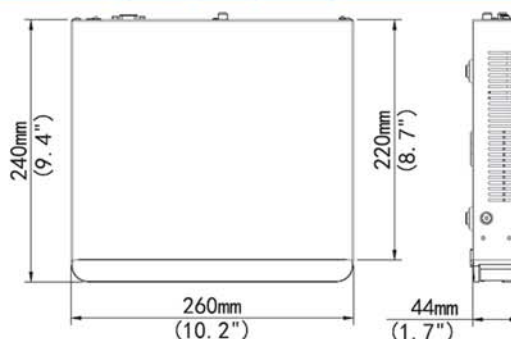

Dimensions

We guarantee at least 820' for Power & Video

201 N. Elm St.
Kemp, TX 75143

866-264-0041
sales@envirocams.com

Not Your Father's IP Cameras