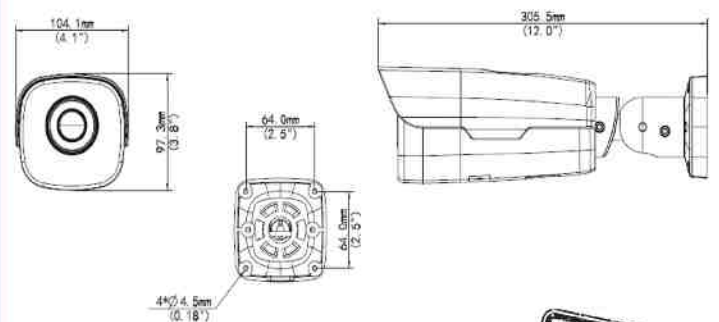

### Features

- 820 Feet Video/Audio/Power over normal Cat5e (Exclusive Enviro Cams Extended Mode)
- IP67 Weatherproof – Indoor or Outdoor
- Starlight Illumination included
- Wide Temperature Rating: -40° below to +140° F
- WDR (Sony's 120dB Wide Dynamic Range)
- 1/2.8", progressive scan, 2.0 megapixel, CMOS
- 2 Megapixel Resolution (1920x1080 max) – H.264/H.265/MJPEG options - Triple Stream capable
- 4.7-47mm Varifocal Auto-Focus Megapixel Zoom Lens
- Optically Clear Glass front protecting the lens
- Up to 320' Infrared Illumination with Intensity-Controlled Smart IR's
- Audio and Alarm inputs and outputs
- 9:16 Corridor Mode (Great for Hallways or narrow alleys)
- Supports POE and/or 12V DC (will fail-over to 12V if POE is lost) w/ wide voltage range of + or - 25%
- Optional Onboard Micro SD Card for stand-alone or POE loss Recording – with Automatic Download to NVR when POE is restored
- 2D and 3D Digital Noise Reduction options

### Dimensions

We guarantee at least 820' for Power & Video

201 N. Elm St.  
Kemp, TX 75143

**ENVIRO**  
cams

866-264-0041  
sales@envirocams.com

Not Your Father's IP Cameras