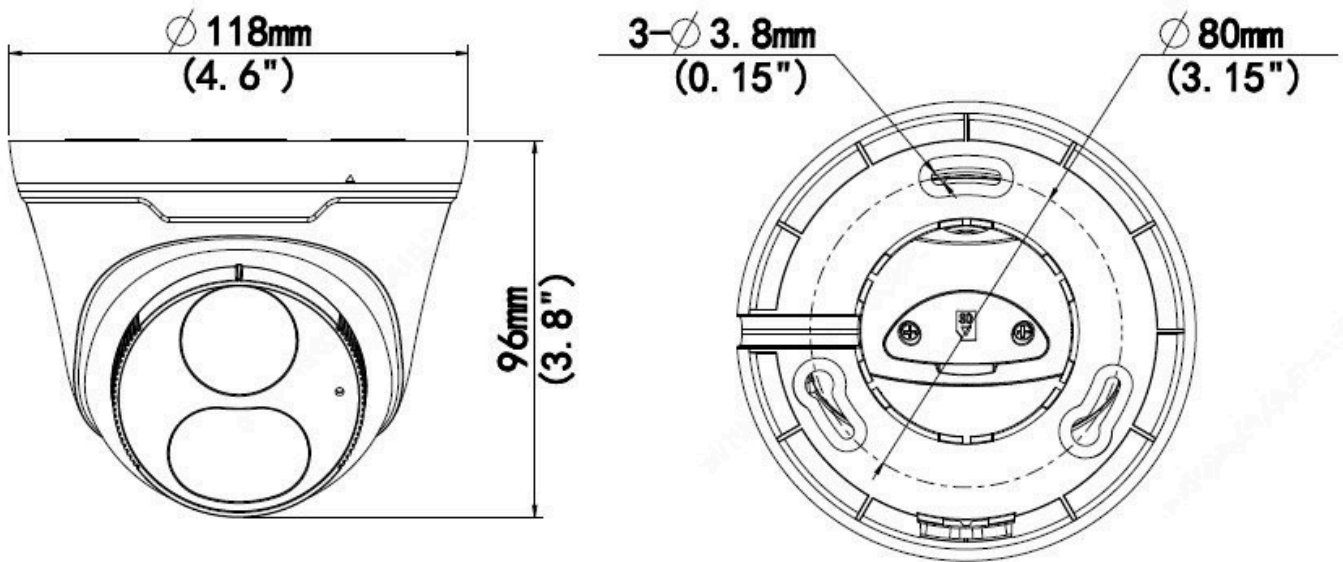

Protection	IP67 (IEC 60529:1989+AMD1:1999+AMD2:2013) IK10 (IEC 62262:2002)
General	
Power	DC 12V±25%, PoE (IEEE 802.3af) Power consumption: Max 8.0W Ø 5.5mm coaxial power plug Φ118 x 96mm (Φ4.6" x 3.8") 0.30kg
Power Interface	(0.66lb) -30°C ~ 60°C (-22°F ~ 140°F), Humidity: ≤95% RH (non-
Dimensions (Ø x H)	condensing) -30°C ~ 60°C (-22°F ~ 140°F), Humidity: ≤95% RH (non-
Weight	condensing) 4KV N/A
Working Environment	
Storage Environment	
Surge Protection	
Reset Button	

Dimensions

EnviroCams.com
866-264-0041
Sales@EnviroCams.com

RuggedCams.com
866-301-2288
Sales@RuggedCams.com